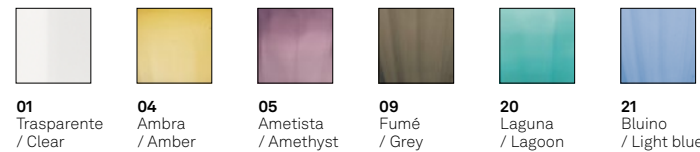

Balloon

RIGADIN Sospensione / Suspension

LBR01*	H 160cm / 63"	E27
LBR11*	H 330cm / 130"	E27
LBR21*	H 530cm / 209"	E27

220-240V | 50-60Hz | 1x70W | **IP20**

Finiture disponibili / Available finishes

01	Trasparente / Clear
09	Fumé / Grey
20	Laguna / Lagoon
21	Bluino / Light blue

RIGADIN RITORTO Sospensione / Suspension

LBR02*	H 160cm / 63"	E27
LBR12*	H 330cm / 130"	E27
LBR22*	H 530cm / 209"	E27

220-240V | 50-60Hz | 1x70W | **IP20**

Finiture disponibili / Available finishes

01	Trasparente / Clear
04	Ambra / Amber
05	Ametista / Amethyst

LBR31* **E27**

220-240V | 50-60Hz | 1x70W | **IP20**

Finiture disponibili / Available finishes

01	Trasparente / Clear
09	Fumé / Grey
20	Laguna / Lagoon
21	Bluino / Light blue

Rosone incluso
Canopy included

BALLOTON Sospensione / Suspension

LBB01*	H 160cm / 63"	E27
LBB11*	H 330cm / 130"	E27
LBB21*	H 530cm / 209"	E27

220-240V | 50-60Hz | 1x70W | **IP20**

Finiture disponibili / Available finishes

01	Trasparente / Clear
09	Fumé / Grey
20	Laguna / Lagoon
21	Bluino / Light blue

LBB31* **E27**

220-240V | 50-60Hz | 1x70W | **IP20**

Finiture disponibili / Available finishes

01	Trasparente / Clear
09	Fumé / Grey
20	Laguna / Lagoon
21	Bluino / Light blue

Rosone incluso
Canopy included

BALLOTON SOMMERSO Sospensione / Suspension

LBB02*	H 160cm / 63"	E27
LBB12*	H 330cm / 130"	E27
LBB22*	H 530cm / 209"	E27

220-240V | 50-60Hz | 1x70W | **IP20**

Finiture disponibili / Available finishes

01	Trasparente / Clear
04	Ambra / Amber
05	Ametista / Amethyst

LBB32* **E27**

220-240V | 50-60Hz | 1x70W | **IP20**

Finiture disponibili / Available finishes

01	Trasparente / Clear
04	Ambra / Amber
05	Ametista / Amethyst

Rosone incluso
Canopy included

(*) Da completare con il codice della finitura colore / Complete with code of finish