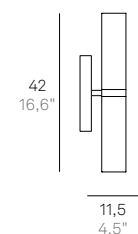

Parete-soffitto / Wall-ceiling

LD9521C3 LED

100-240V | 3000K | CRI>90 | 50-60Hz | 2x10W | 2x1068lm | beam angle 360° | **IP44**

Finiture disponibili / Available finishes
Cromo / Chrome