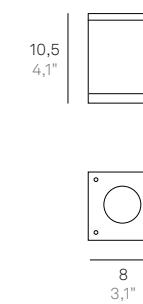

LD0125* **LED**

220-240V | 3000K | CRI>80 | 50-60Hz | 6W | 545lm | beam angle 62° | **IP54**

Finiture disponibili / Available finishes

B3 Bianco / White
G3 Grigio scuro / Dark grey