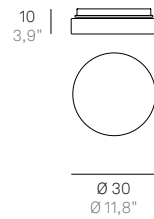

Drum Bayonet

Bianco
/ White

Parete-soffitto / Wall-ceiling

LED 2700-4000K su richiesta / on request

LL8910 E27

220-240V | 50-60Hz | 1x52W | **IP20**

Finiture disponibili / Available finishes
Bianco / White

LD891003 LED

220-240V | 3000K | CRI>90 | 50-60Hz | 12,5W | 1350lm | beam angle 127° | **IP20**

Finiture disponibili / Available finishes
Bianco / White

LD891013 LED TRIAC

LD891023 LED DALI

LD891033 LED WI-FI

220-240V | 3000K | CRI>90 | 50-60Hz | 12,5W | 1350lm | beam angle 127° | **IP20**

Finiture disponibili / Available finishes
Bianco / White