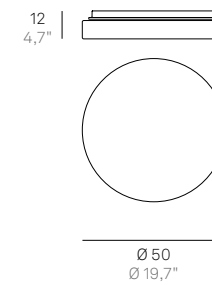

Parete-soffitto / Wall-ceiling

LED 2700-4000K su richiesta / on request

LL8912 E27

220-240V | 50-60Hz | 3x52W | **IP20**

Finiture disponibili / Available finishes
Bianco / White

LD891203 LED

220-240V | 3000K | CRI>90 | 50-60Hz | 29W | 3000lm | beam angle 116° | **IP20**

Finiture disponibili / Available finishes
Bianco / White

LD891213 LED TRIAC

LD891223 LED DALI

LD891233 LED WI-FI

220-240V | 3000K | CRI>90 | 50-60Hz | 29W | 3000lm | beam angle 116° | **IP20**

Finiture disponibili / Available finishes
Bianco / White

LD894203 LED EMERGENCY (**)

220-240V | 3000K | CRI>90 | 50-60Hz | 5-29W | 3000lm | beam angle 116° | **IP20**

Finiture disponibili / Available finishes
Bianco / White