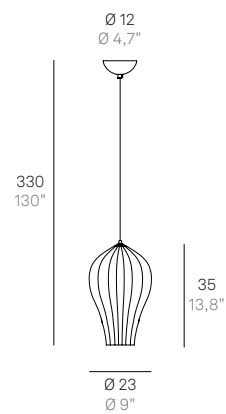

LBR31* **E27**

220-240V | 50-60Hz | 1x70W | **IP20**

Finiture disponibili / Available finishes

01	Trasparente / Clear
09	Fumé / Grey
20	Laguna / Lagoon
21	Bluino / Light blue

Rosone incluso
Canopy included