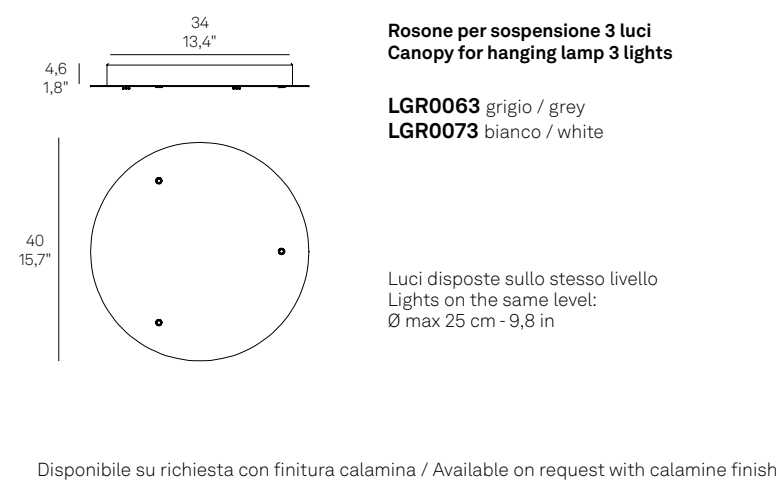

Rosone tondo per sospensioni multiple

Round canopy for hanging multiple lamps

Rosone per sospensione 3 luci
Canopy for hanging lamp 3 lights

LGR0063 grigio / grey
LGR0073 bianco / white

Luci disposte sullo stesso livello
Lights on the same level:
Ø max 25 cm - 9,8 in

Disponibile su richiesta con finitura calamina / Available on request with calamine finish