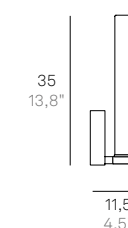

Stick 65

Cromo / Chrome

Parete / Wall

LD9511C3 LED

100-240V | 3000K | CRI>90 | 50-60Hz | 9,4W | 1066lm | beam angle 360° | **IP44**

Finiture disponibili / Available finishes
Cromo / Chrome

LD9515C3 LED

220-240V | 3000K | CRI>90 | 50-60Hz | 15,2W | 1663lm | beam angle 360° | **IP44**