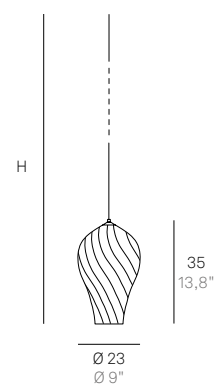

RIGADIN RITORTO Sospensione / Suspension

LBR02*	H 160cm / 63"	E27
LBR12*	H 330cm / 130"	E27
LBR22*	H 530cm / 209"	E27

220-240V | 50-60Hz | 1x70W | **IP20**

Finiture disponibili / Available finishes

01	Trasparente / Clear
04	Ambra / Amber
05	Ametista / Amethyst