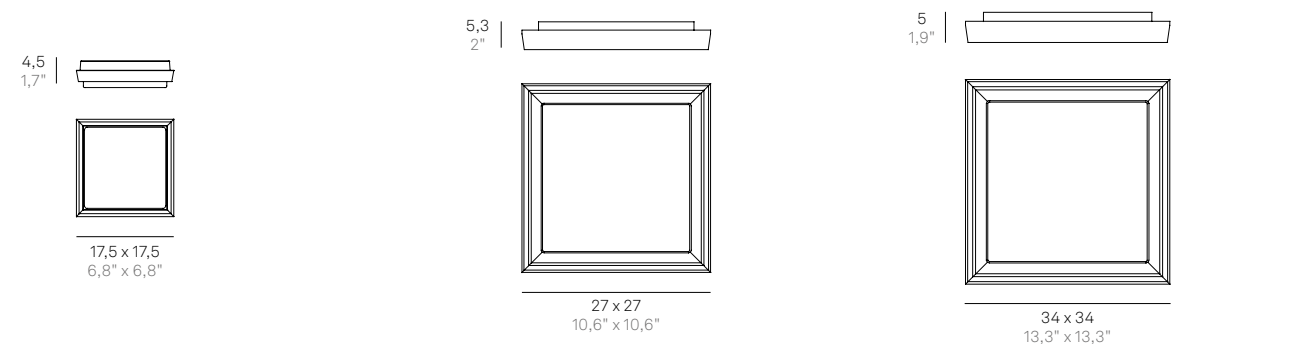

Parete-soffitto / Wall-ceiling

Model	LED	Technical Specifications	Available Finishes
LD0135*	LED	220-240V | 3000K | CRI>80 | 50-60Hz | 10W | 1249lm | beam angle 110° | IP54	B3 Bianco / White G3 Grigio scuro / Dark grey
LD0136*	LED	220-240V | 3000K | CRI>80 | 50-60Hz | 25W | 3310lm | beam angle 110° | IP54	B3 Bianco / White G3 Grigio scuro / Dark grey
LD0137*	LED	220-240V | 3000K | CRI>80 | 50-60Hz | 30W | 3662lm | beam angle 110° | IP54	B3 Bianco / White G3 Grigio scuro / Dark grey

(*) Da completare con il codice della finitura colore / Complete with code of finish