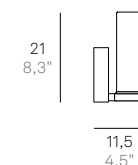

Parete / Wall

LD9511C3 LED

100-240V | 3000K | CRI>90 | 50-60Hz | 9,4W | 1066lm | beam angle 360° | **IP44**

Finiture disponibili / Available finishes
Cromo / Chrome