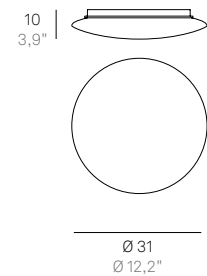

LL6111 E27

220-240V | 50-60Hz | 1x52W | **IP20**

Finiture disponibili / Available finishes
Bianco / White

LD611103 LED

220-240V | 3000K | CRI>90 | 50-60Hz |
12,5W | 1350lm | beam angle 127° | **IP20**

Finiture disponibili / Available finishes
Bianco / White

LD611113 LED TRIAC LD611123 LED DALI LD611133 LED WI-FI

220-240V | 3000K | CRI>90 | 50-60Hz |
12,5W | 1350lm | beam angle 127° | **IP20**

Finiture disponibili / Available finishes
Bianco / White