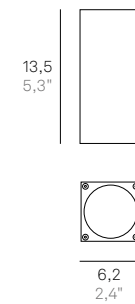

Soffitto / Ceiling

LL0129* **GU10**

220-240V | 50-60Hz | 15W | **IP54**

Finiture disponibili / Available finishes

B3 Bianco / White
G3 Grigio scuro / Dark grey
R3 Corten / Corten