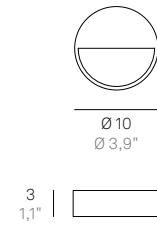

Parete / Wall

LD0230* LED

220-240V | 3000K | CRI>80 | 50-60Hz | 4,5W | 392lm | beam angle 50° | **IP54**

Finiture disponibili / Available finishes
B3 Bianco / White
G3 Grigio scuro / Dark grey

LD0231* LED

220-240V | 3000K | CRI>80 | 50-60Hz | 4,5W | 392lm | beam angle 50° | **IP54**

Finiture disponibili / Available finishes
B3 Bianco / White
G3 Grigio scuro / Dark grey

LD0232* LED

220-240V | 3000K | CRI>80 | 50-60Hz | 8,5W | 729lm | beam angle 70° | **IP54**

Finiture disponibili / Available finishes
B3 Bianco / White
G3 Grigio scuro / Dark grey

(*) Da completare con il codice della finitura colore / Complete with code of finish