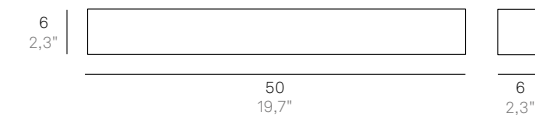

LD0152* LED

220-240V | 3000K | CRI>80 | 50-60Hz | 2x10W | 2x1372lm | beam angle 107° | **IP65**

Finiture disponibili / Available finishes

B3 Bianco / White
G3 Grigio scuro / Dark grey
R3 Corten / Corten