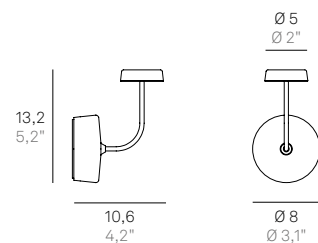

Parete / Wall

LD1013* LED

220-240V | 2700K | CRI>90 | 50-60Hz | 4W | 390lm | beam angle 118° | **IP20**

Finiture disponibili / Available finishes

- **B3** Bianco / White
- **N3** Nero opaco / Black
- **R3** Corten / Corten

Calamita non inclusa
Magnet not included

LD1023* LED

220-240V | 2700K | CRI>90 | 50-60Hz | 4W | 390lm | beam angle 118° | **IP20**

Finiture disponibili / Available finishes

- **B3** Bianco / White
- **N3** Nero opaco / Black
- **R3** Corten / Corten

Calamita inclusa
Magnet included