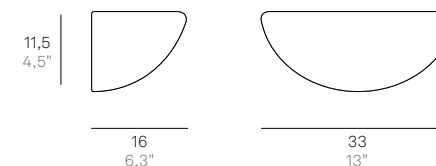

Spicchio

Bianco / White

Parete / Wall

LED 2700-4000K su richiesta / on request