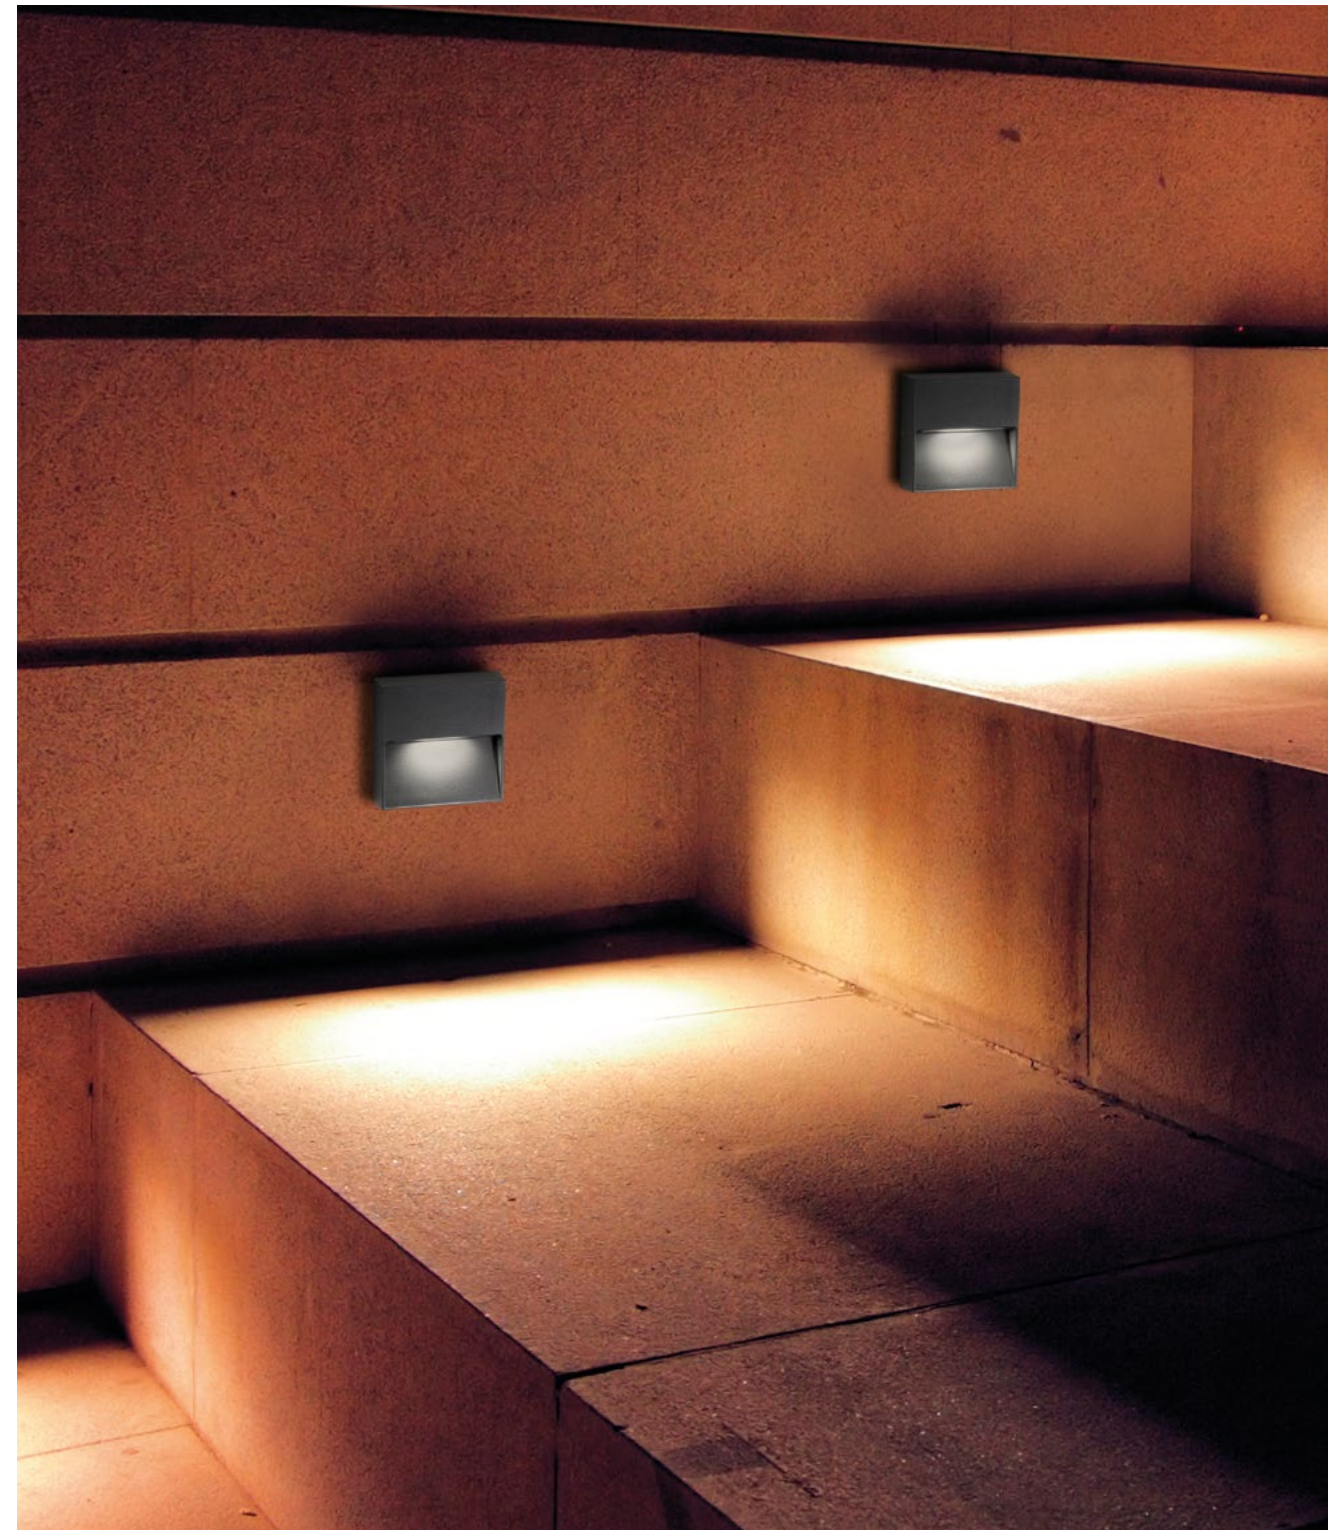

Bottom wall amp
→ LD0231G3