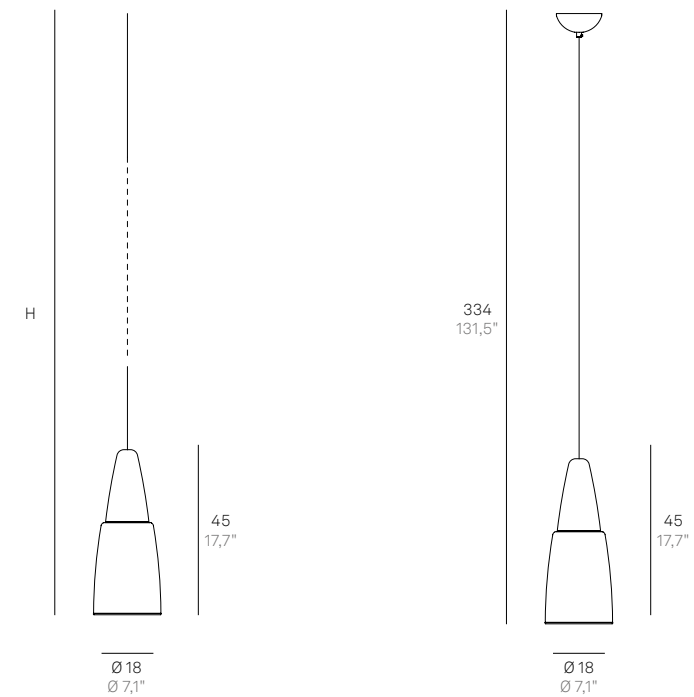

Merlino

Sospensione / Suspension

LML01* H 165cm / 65" **E27**
LML11* H 335cm / 131,9" **E27**
LML21* H 535cm / 210,6" **E27**

220-240V | 50-60Hz | 1x70W | **IP20**

Finiture disponibili / Available finishes

42 Bianco / White
70 Corten / Corten
73 Grigio scuro / Dark grey

Elemento modulare - gruppo luce
Modular element - lamp component kit
Rosoni compatibili a pag 214
Compatible canopies at pag 214

LML31* **E27**

220-240V | 50-60Hz | 1x70W | **IP20**

Finiture disponibili / Available finishes

42 Bianco / White
70 Corten / Corten
73 Grigio scuro / Dark grey

Rosone incluso
Canopy included