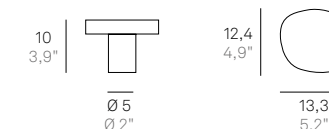

LD0483* LED

220-240V | 3000K | CRI>80 | 7W | 890lm | beam angle 90° | **IP54**

Finiture disponibili / Available finishes

G3 Grigio scuro / Dark grey
R3 Corten / Corten