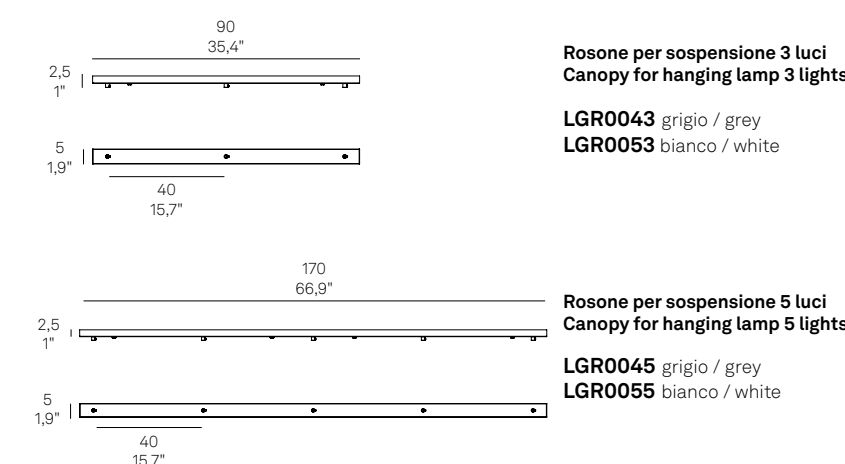

*DIMENSION 2
Superficie rettangolare minima per alloggiamento kit / Min housing for kit on a rectangular surface.

BATTERY PACK

ricambio batteria / battery replacement

LED EMERGENCY	3000K	CRI>90	220-240V	IP20	A+	Led 2700-4000K su richiesta/on request	CE
CODE	DIMENSION	*DIMENSION 1	*DIMENSION 2	WATT	TOTAL W	LM LED	BEAM ANGLE
LDSK12	26,2 x 20 x 5 cm 10,3 x 7,9 x 1,9 in	Ø 32 x 6 cm Ø 12,6 x 2,4 in	27 x 23 x 6 cm 10,6 x 9 x 2,4 in	17 W	5 - 18,5 W	2200 lm	122°
LDSK13	29 x 29 x 5 cm 11,4 x 11,4 x 1,9 in	Ø 32 x 6 cm Ø 12,6 x 2,4 in	32 x 30 x 6 cm 12,6 x 11,8 x 2,4 in	27,5 W	5 - 29 W	3450 lm	116°

*DIMENSION 1
Superficie circolare minima per alloggiamento kit / Min housing for kit on a circular surface.

*DIMENSION 2
Superficie rettangolare minima per alloggiamento kit / Min housing for kit on a rectangular surface.

G9 DIMMER TRIAC	CRI>80	220-240V	IP20	A+	CE
CODE	DIMENSION	WATT	LM LED	COLOR TEMPERATURE	BEAM ANGLE
LDO180900	Ø 1,7 x h 6,2 cm Ø 0,6 x h 2,4 in	4,5 W	500 lm	3000 K	360°
LDO180901	Ø 1,7 x h 6,2 cm Ø 0,6 x h 2,4 in	4,5 W	480 lm	2700 K	360°

LI-ION Battery pack 1 cell

CODE	MODEL	VOLTAGE	CAPACITY
BAT04701906701900	18650	3,7 V	1x2200 mA/H

LI-ION Battery pack 1 cell

CODE	MODEL	VOLTAGE	CAPACITY
BAT04701906701901	18650	3,7 V	1x2200 mA/H

Compatibile con / *Compatible with*: LD0404

Rosone rettangolare per sospensioni multiple

Rectangular canopy for hanging multiple lamps

Esempio d'installazione / Example of installation

Rosone per sospensione 3 luci
Canopy for hanging lamp 3 lights

LGR0043 grigio / grey
LGR0053 bianco / white

Rosone per sospensione 5 luci
Canopy for hanging lamp 5 lights

LGR0045 grigio / grey
LGR0055 bianco / white