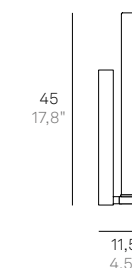

LD9517C3 LED

220-240V | 3000K | CRI>90 | 50-60Hz | 18W | 1624lm | beam angle 360° | **IP44**

Finiture disponibili / Available finishes
Cromo / Chrome