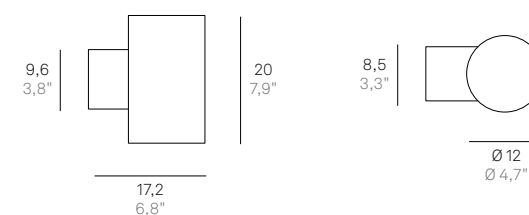

Bianca

Parete / Wall

LD0180* LED

220-240V | 3000K | CRI>80 | 50-60Hz | 11,5W | 1352lm | beam angle 250° | **IP54**

Finiture disponibili / Available finishes

B3 Bianco / White
G3 Grigio scuro / Dark grey