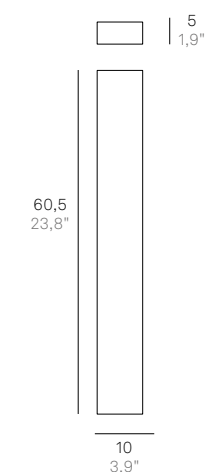

LD0155* LED

100-240V | 3000K | CRI>80 | 50-60Hz | 2x7W | 2x858lm | beam angle 112° | **IP54**

Finiture disponibili / Available finishes

G3 Grigio scuro / Dark grey