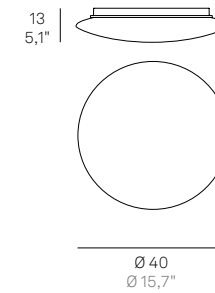

Parete-soffitto / Wall-ceiling

LED 2700-4000K su richiesta / on request

LL6112 E27

220-240V | 50-60Hz | 2x52W | **IP20**

Finiture disponibili / Available finishes
Bianco / White

LD611203 LED

220-240V | 3000K | CRI>90 | 50-60Hz |
18,5W | 2100lm | beam angle 122° | **IP20**

Finiture disponibili / Available finishes
Bianco / White

LD611213 LED TRIAC LD611223 LED DALI LD611233 LED WI-FI

220-240V | 3000K | CRI>90 | 50-60Hz |
18,5W | 2100lm | beam angle 122° | **IP20**

Finiture disponibili / Available finishes
Bianco / White

LD612603 LED EMERGENCY (**)

220-240V | 3000K | CRI>90 | 50-60Hz |
5-18,5W | 2100lm | beam angle 122° | **IP20**

Finiture disponibili / Available finishes
Bianco / White