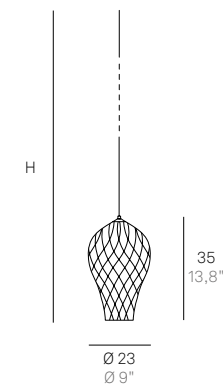

BALLOTON Sospensione / Suspension

LBB01*	H 160cm / 63"	E27
LBB11*	H 330cm / 130"	E27
LBB21*	H 530cm / 209"	E27

220-240V | 50-60Hz | 1x70W | **IP20**

Finiture disponibili / Available finishes

01	Trasparente / Clear
09	Fumé / Grey
20	Laguna / Lagoon
21	Bluino / Light blue