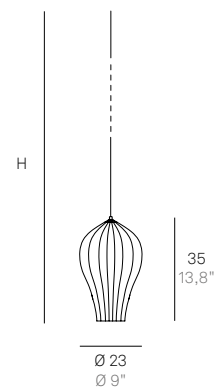

RIGADIN Sospensione / Suspension

LBR01*	H 160cm / 63"	E27
LBR11*	H 330cm / 130"	E27
LBR21*	H 530cm / 209"	E27

220-240V | 50-60Hz | 1x70W | **IP20**

Finiture disponibili / Available finishes

01	Trasparente / Clear
09	Fumé / Grey
20	Laguna / Lagoon
21	Bluino / Light blue