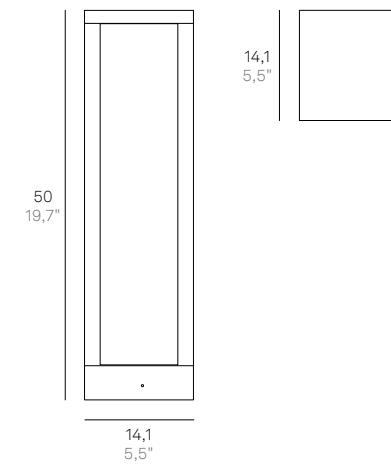

Paletto / Bollard

LD0254* LED

220-240V | 3000K | CRI>80 | 15,8W | 1590lm
| beam angle 100° | **IP65**

Finiture disponibili / Available finishes

G3 Grigio scuro / Dark grey
R3 Corten / Corten

Batteria compatibile a pag 211
Compatible battery at pag 211
Cod. **BAT04701906701900**

INCLUSO / INCLUDED

1. Metodo di fissaggio corretto: Lampada fissata su un plinto in cemento con piastra di ancoraggio e tirafondi.

1. Correct fixing procedure: Lamp fixed to a cement plinth with an anchor plate and anchor bolts.

Modalità di installazioni differenti da quelle illustrate sono da ritenersi non idonee.
Installation procedures other than those illustrated are considered unsuitable.

(*) Da completare con il codice della finitura colore / Complete with code of finish