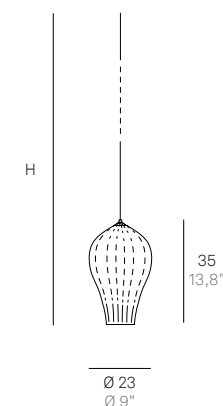

BALLOTON SOMMERSO Sospensione / Suspension

LBB02*	H 160cm / 63"	E27
LBB12*	H 330cm / 130"	E27
LBB22*	H 530cm / 209"	E27

220-240V | 50-60Hz | 1x70W | **IP20**

Finiture disponibili / Available finishes

01	Trasparente / Clear
04	Ambra / Amber
05	Ametista / Amethyst