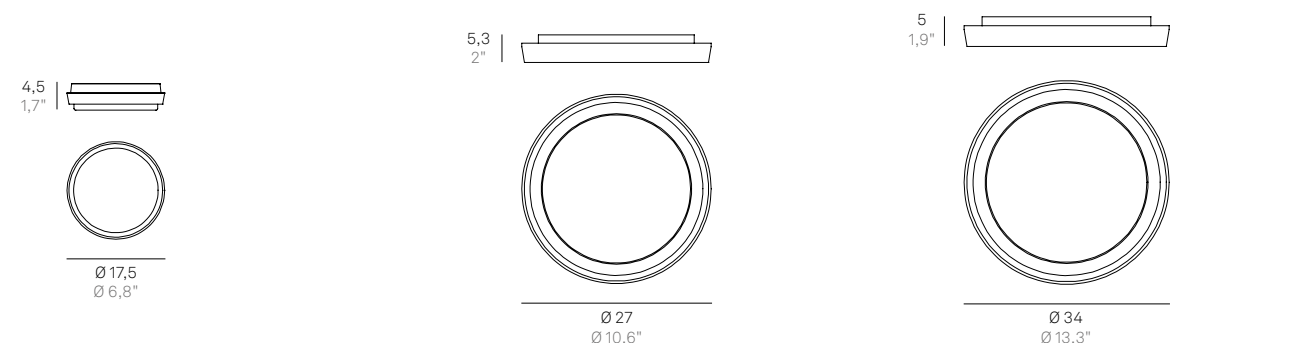

Alu

Parete-soffitto / Wall-ceiling

Model	LED	Technical Specifications	Available Finishes
LD0130*	LED	220-240V | 3000K | CRI>80 | 50-60Hz | 10W | 1019lm | beam angle 120° | IP54	B3 Bianco / White G3 Grigio scuro / Dark grey
LD0131*	LED	220-240V | 3000K | CRI>80 | 50-60Hz | 25W | 2935lm | beam angle 110° | IP54	B3 Bianco / White G3 Grigio scuro / Dark grey
LD0132*	LED	220-240V | 3000K | CRI>80 | 50-60Hz | 30W | 3460lm | beam angle 110° | IP54	B3 Bianco / White G3 Grigio scuro / Dark grey