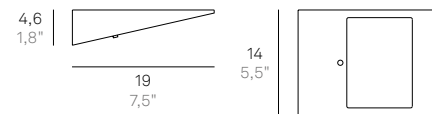

Solar bollard
→ LD0402G3

SOLAR

Current page: Solar adjustable
spotlight → **LD0404G3**

Next page: Solar wall lamp
→ **LD0400G3**

Solar

G3
Grigio scuro
/ Dark grey

Parete / Wall Dotata di sensore crepuscolare e di movimento / Fitted with dusk and motion sensors