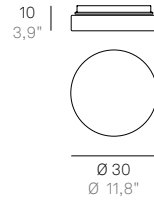

Drum wall-ceiling lamp → **LD8761N3**

Drum

N3-NE
Trasparente
/ Clear

Parete-soffitto / Wall-ceiling

LED 2700-4000K su richiesta / on request

**LL8701*** **E27**

220-240V | 50-60Hz | 1x42W | **IP44**

Finiture disponibili / Available finishes
NE Trasparente / Clear