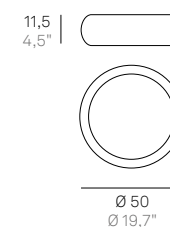

Parete-soffitto / Wall-ceiling

LED 2700-4000K su richiesta / on request

LL120203* E27

220-240V | 50-60Hz | 2x42W | **IP44**

Finiture disponibili / Available finishes

B Bianco / White

LD120203* LED

220-240V | 3000K | CRI>90 | 50-60Hz | 18,5W | 2100lm | beam angle 122° | **IP44**

Finiture disponibili / Available finishes

B Bianco / White

LD127203* LED EMERGENCY (**)

220-240V | 3000K | CRI>90 | 50-60Hz | 5-18,5W | 2100lm | beam angle 122° | **IP44**

Finiture disponibili / Available finishes

B Bianco / White

LD120213* LED TRIAC

LD120223* LED DALI

LD120233* LED WI-FI

220-240V | 3000K | CRI>90 | 50-60Hz | 18,5W | 2100lm | beam angle 122° | **IP44**

Finiture disponibili / Available finishes

B Bianco / White