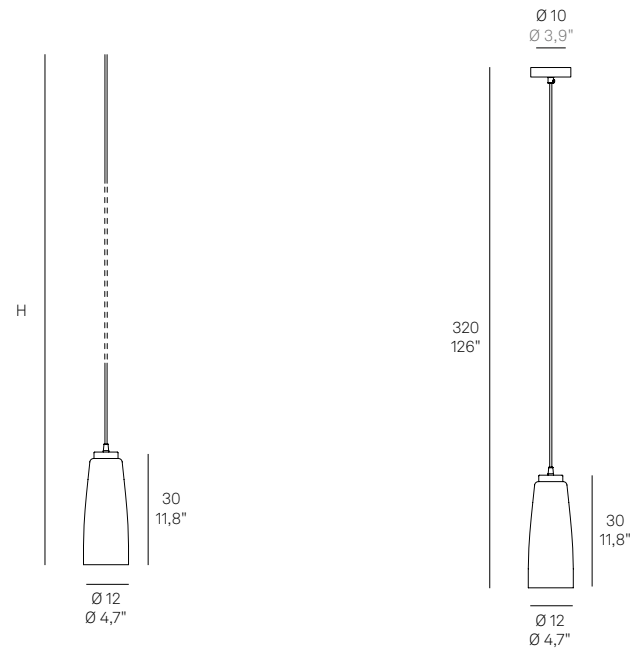

Sospensione / Suspension

LPR06*	H 155cm / 61"	E27
LPR26*	H 325cm / 128"	E27
LPR36*	H 525cm / 207"	E27

220-240V | 50-60Hz | 1x70W | **IP20**

Finiture disponibili / Available finishes

01	Trasparente / Clear
06	Arancio / Orange
07	Blu / Blue
09	Fumé / Grey
11	Rosso / Red
13	Verde mela / Apple green

LPR46*	E27

220-240V | 50-60Hz | 1x70W | **IP20**

Finiture disponibili / Available finishes

01	Trasparente / Clear
06	Arancio / Orange
07	Blu / Blue
09	Fumé / Grey
11	Rosso / Red
13	Verde mela / Apple green

Rosone incluso
Canopy included

Elemento modulare - gruppo luce
Modular element - lamp component kit

Rosoni compatibili a pag 214
Compatible canopies at pag 214

(*) Da completare con il codice della finitura colore / Complete with code of finish

Parete / Wall

LPR08*	E27

220-240V | 50-60Hz | 1x105W | **IP20**

Finiture disponibili / Available finishes

01	Trasparente / Clear
06	Arancio / Orange
07	Blu / Blue
09	Fumé / Grey
11	Rosso / Red
13	Verde mela / Apple green