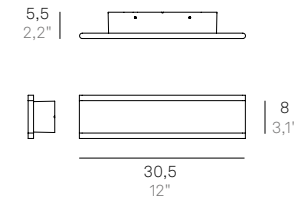

Riga

B3
Bianco
/ White

G3
Grigio scuro
/ Dark grey

Parete-soffitto / Wall-ceiling

LD0108* LED TRIAC

200-240V | 3000K | CRI>90 | 50-60Hz |
2x9,5W | 2x734lm | beam angle 120° | **IP54**

Finiture disponibili / Available finishes

B3 Bianco / White
G3 Grigio scuro / Dark grey