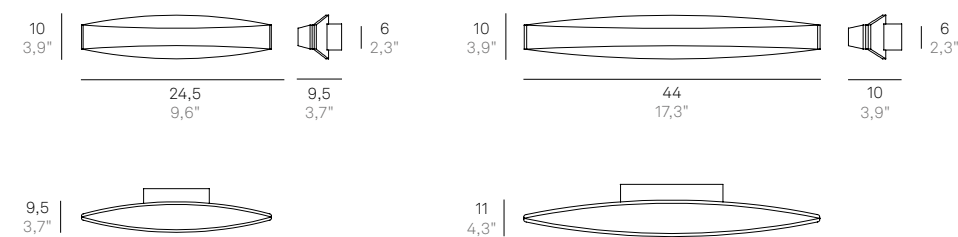

Parete / Wall

LD0080* LED

220-240V | 3000K | CRI>90 | 50-60Hz | 7,2W
| 609lm | beam angle 117° | **IP20**

Finiture disponibili / Available finishes
B3 Bianco / White

LD0081* LED

220-240V | 3000K | CRI>90 | 50-60Hz | 18W
| 1565lm | beam angle 58° | **IP20**

Finiture disponibili / Available finishes
B3 Bianco / White