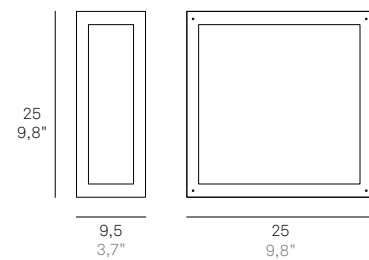

LL0251* E27

220-240V | 50-60Hz | 2x42W | **IP54**

Finiture disponibili / Available finishes

B3 Bianco / White
G3 Grigio scuro / Dark grey
R3 Corten / Corten

LD0251* LED

220-240V | 3000K | CRI>80 | 50-60Hz | 20W
| 2926lm | beam angle 122° | **IP54**

Finiture disponibili / Available finishes

B3 Bianco / White
G3 Grigio scuro / Dark grey
R3 Corten / Corten

(*) Da completare con il codice della finitura colore / Complete with code of finish