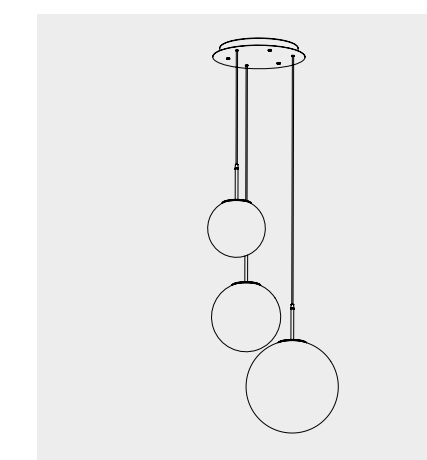

Rosone per sospensione 7 luci
Canopy for hanging lamp 7 lights

LGR0086 grigio / grey
LGR0096 bianco / white

Luci disposte sullo stesso livello
Lights on the same level:
Ø max 24 cm - 9,4 in