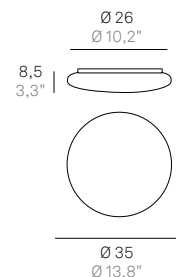

Mentos

B
Bianco
/ White

Parete-soffitto / Wall-ceiling

LED 2700-4000K su richiesta / on request

LD110203* LED

220-240V | 3000K | CRI>90 | 50-60Hz | 18,5W | 2100lm | beam angle 122° | **IP20**

Finiture disponibili / Available finishes
B Bianco / White

LD110234* LED TRIAC

LD110235* LED DALI

LD110236* LED WI-FI

220-240V | 3000K | CRI>90 | 50-60Hz | 18,5W | 2100lm | beam angle 122° | **IP20**

Finiture disponibili / Available finishes
B Bianco / White