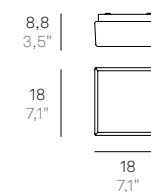

Caorle

Bianco / White

Parete-soffitto / Wall-ceiling

LED 2700-4000K su richiesta / on request

LL1304 **E27**

220-240V | 50-60Hz | 1x28W | **IP20**

Finiture disponibili / Available finishes
Bianco / White