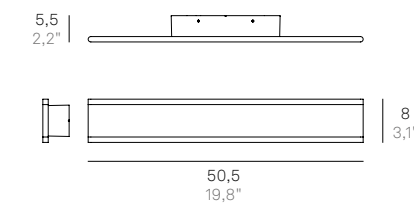

LD0109* LED TRIAC

220-240V | 3000K | CRI>90 | 50-60Hz |
2x13,5W | 2x1090lm | beam angle 120° |
IP54

Finiture disponibili / Available finishes

B3 Bianco / White
G3 Grigio scuro / Dark grey

(*) Da completare con il codice della finitura colore / Complete with code of finish