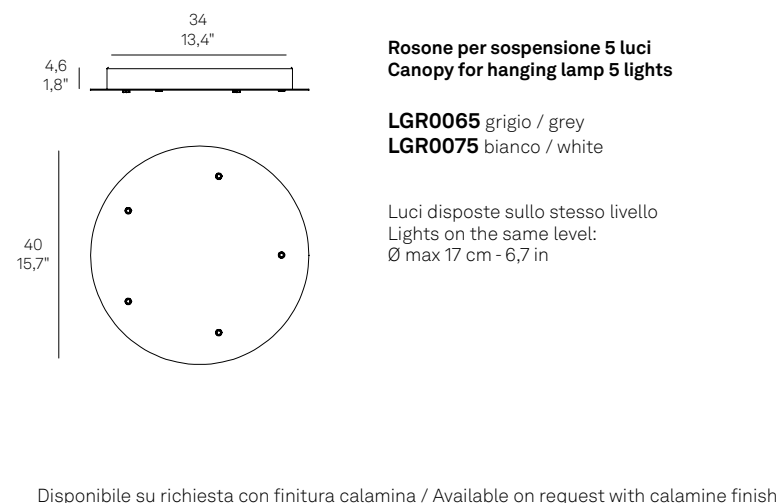

Rosone per sospensione 5 luci
Canopy for hanging lamp 5 lights

LGR0065 grigio / grey
LGR0075 bianco / white

Luci disposte sullo stesso livello
Lights on the same level:
Ø max 17 cm - 6,7 in