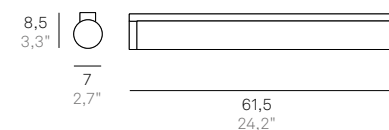

Omega

89

C3
Cromo lucido
/ Glossy chrome

Parete-soffitto / Wall-ceiling

LD9566* **LED**

220-240V | 3000K | CRI>90 | 50-60Hz | 20W
| 1721lm | beam angle 120° | **IP44**

Finiture disponibili / Available finishes

C3 Cromo lucido / Glossy chrome