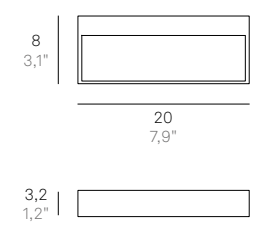

Parete / Wall

LD0230* LED

220-240V | 3000K | CRI>80 | 50-60Hz | 4,5W | 392lm | beam angle 50° | **IP54**

Finiture disponibili / Available finishes
B3 Bianco / White
G3 Grigio scuro / Dark grey

LD0231* LED

220-240V | 3000K | CRI>80 | 50-60Hz | 4,5W | 392lm | beam angle 50° | **IP54**

Finiture disponibili / Available finishes
B3 Bianco / White
G3 Grigio scuro / Dark grey

LD0232* LED

220-240V | 3000K | CRI>80 | 50-60Hz | 8,5W | 729lm | beam angle 70° | **IP54**

Finiture disponibili / Available finishes
B3 Bianco / White
G3 Grigio scuro / Dark grey

(*) Da completare con il codice della finitura colore / Complete with code of finish