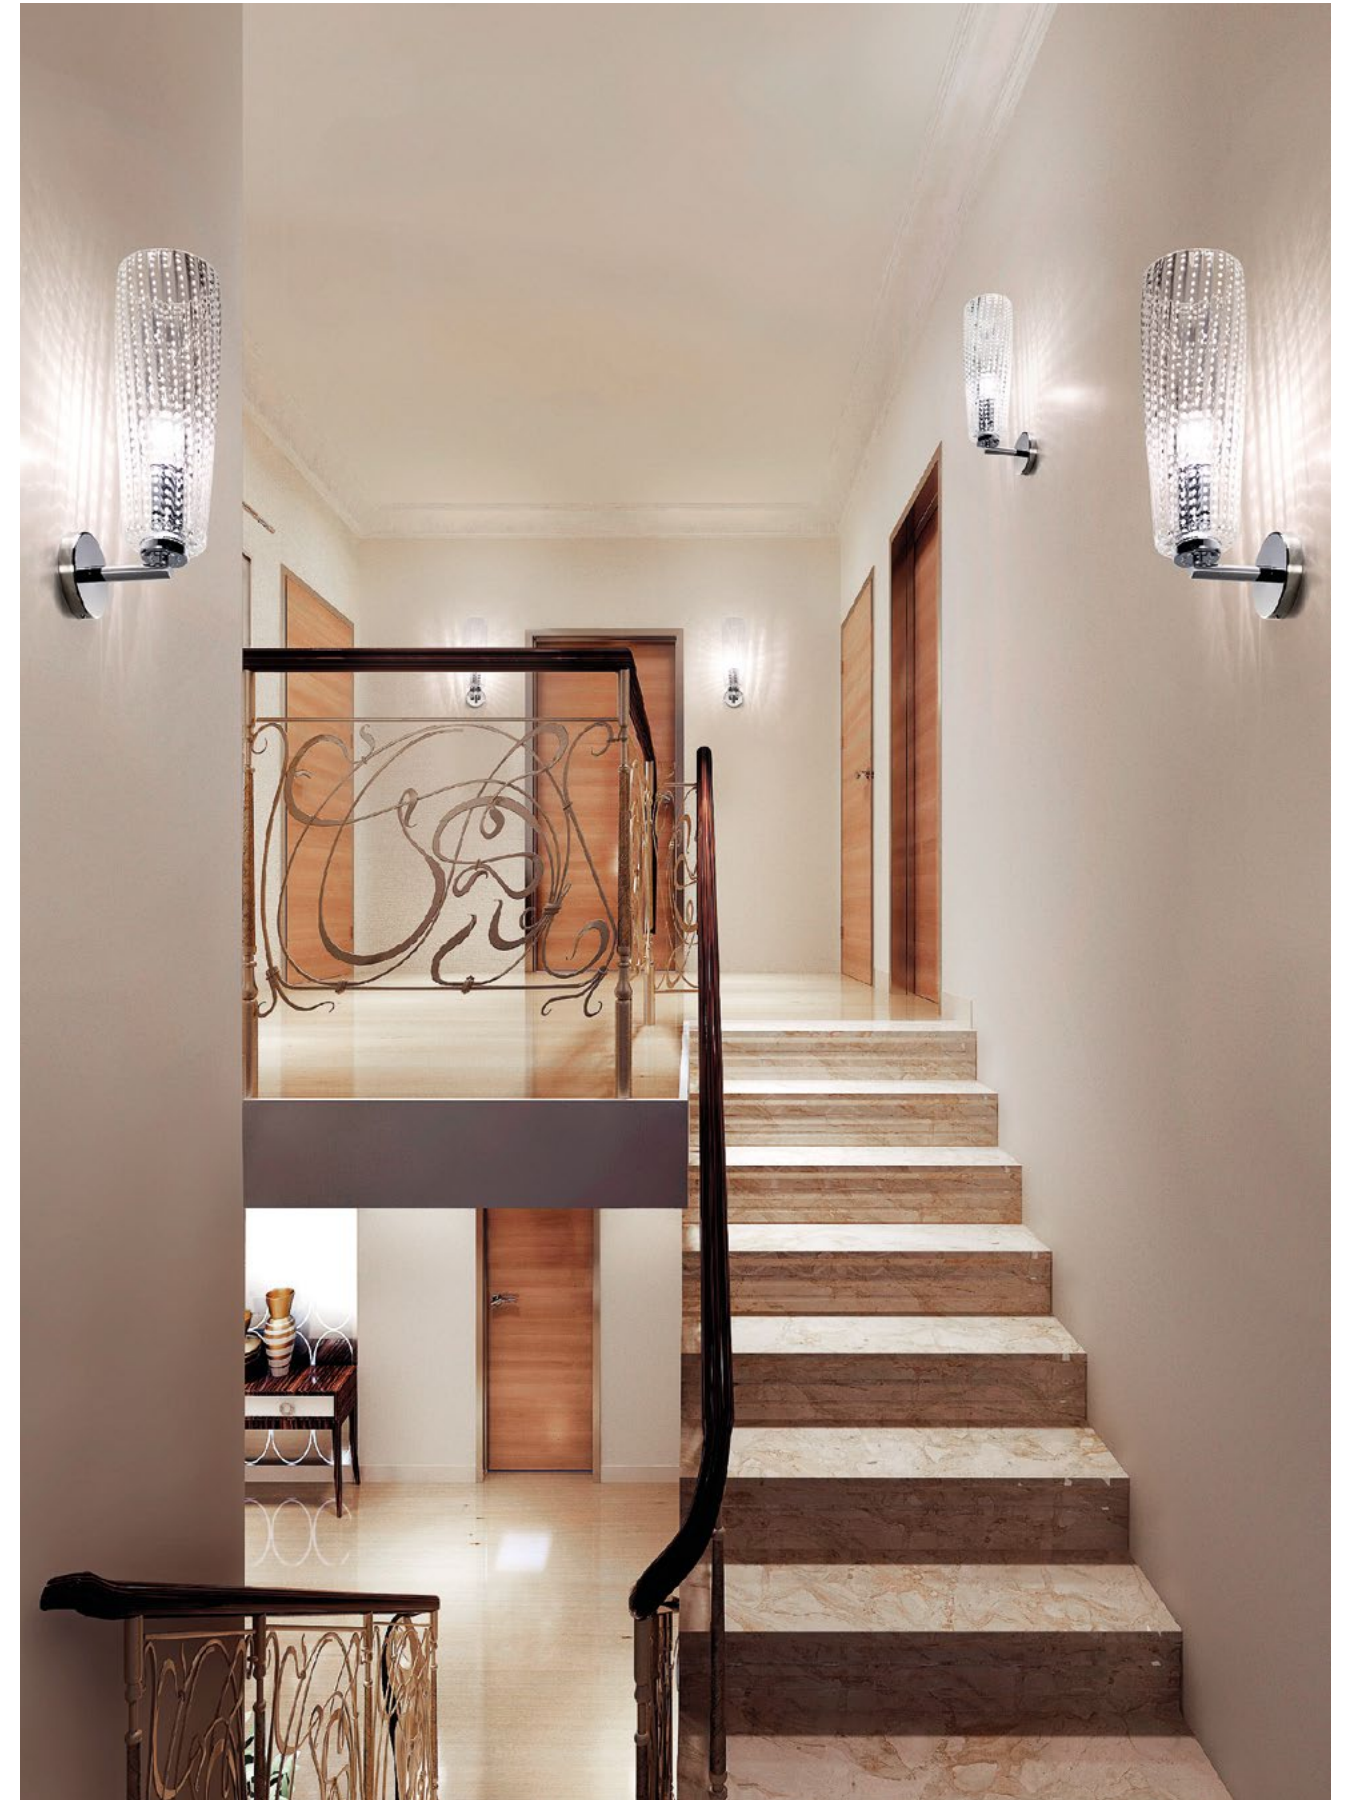

Wall, suspension, floor and table lamps with chromed metal frame and mouth-blown, handcrafted glass elements, available in various colors. White fabric lampshade. Customizable product, both in colors and finishes. The suspension version is designed also for modular use.