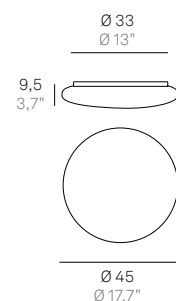

LD110303* LED

220-240V | 3000K | CRI>90 | 50-60Hz | 29W | 3000lm | beam angle 116° | **IP20**

Finiture disponibili / Available finishes
B Bianco / White

LD110353* LED TRIAC

LD110363* LED DALI

LD110373* LED WI-FI

220-240V | 3000K | CRI>90 | 50-60Hz | 29W | 3000lm | beam angle 116° | **IP20**

Finiture disponibili / Available finishes
B Bianco / White

LD110343* LED EMERGENCY (*)

220-240V | 3000K | CRI>90 | 50-60Hz | 5-29W | 3000lm | beam angle 116° | **IP20**

Finiture disponibili / Available finishes
B Bianco / White