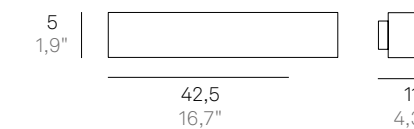

220-240V | 3000K | CRI>90 | 50-60Hz |
12,5W | 1290lm | beam angle 100° | **IP20**

Finiture disponibili / Available finishes

B3 Bianco / White

LD0062* **LED TRIAC**

220-240V | 3000K | CRI>90 | 50-60Hz |
15,5W | 1680lm | beam angle 110° | **IP20**