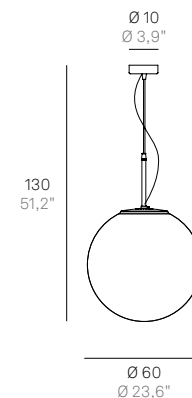

Rosone incluso
 Canopy included

Sospensione / Suspension

LL4112* E27
 220-240V | 50-60Hz | 2x52W | **IP20**

Finiture disponibili / Available finishes

// Cromo / Chrome
B Bianco / White
N Nero / Black

Rosone incluso
 Canopy included