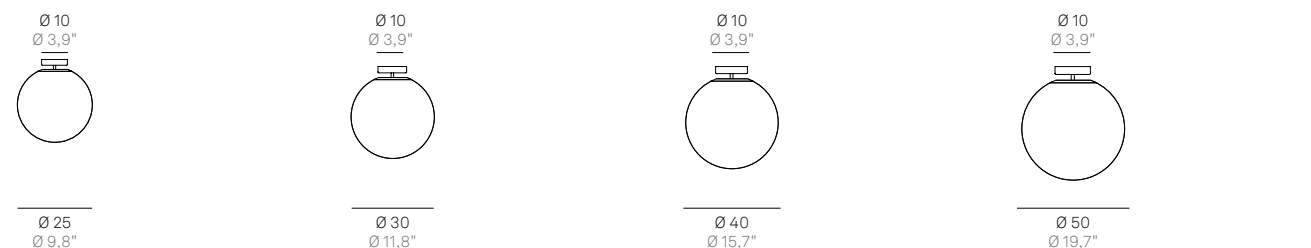

Sferis

Soffitto / Ceiling

LL4203* E27	LL4200* E27	LL4201* E27	LL4210* E27
220-240V | 50-60Hz | 1x52W | IP20	220-240V | 50-60Hz | 1x70W | IP20	220-240V | 50-60Hz | 1x70W | IP20	220-240V | 50-60Hz | 1x105W | IP20
Finiture disponibili / Available finishes	Finiture disponibili / Available finishes	Finiture disponibili / Available finishes	Finiture disponibili / Available finishes
// Cromo / Chrome B Bianco / White N Nero / Black	// Cromo / Chrome B Bianco / White N Nero / Black	// Cromo / Chrome B Bianco / White N Nero / Black	// Cromo / Chrome B Bianco / White N Nero / Black