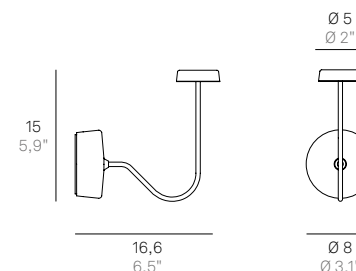

NON INCLUSO / NOT INCLUDED

Il modello **LD1024** è da personalizzare con (pag. 24-26):
To be customized with (pg. 24-26):

LD1015* LED

220-240V | 2700K | CRI>90 | 50-60Hz | 4W | 390lm | beam angle 118° | **IP20**

Finiture disponibili / Available finishes

- **B3** Bianco / White
- **N3** Nero opaco / Black
- **R3** Corten / Corten

Calamita non inclusa
Magnet not included