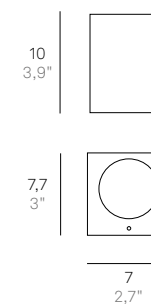

Parete / Wall

LL0122* **GU10**

220-240V | 50-60Hz | 15W | **IP54**

Finiture disponibili / Available finishes

B3 Bianco / White
G3 Grigio scuro / Dark grey
R3 Corten / Corten