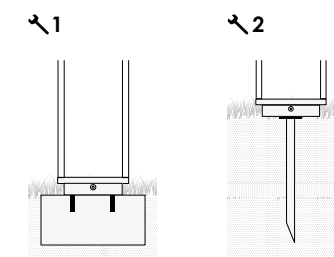

Home Solar

Paletto / Bollard Dotata di sensore crepuscolare e di movimento / Fitted with dusk and motion sensors