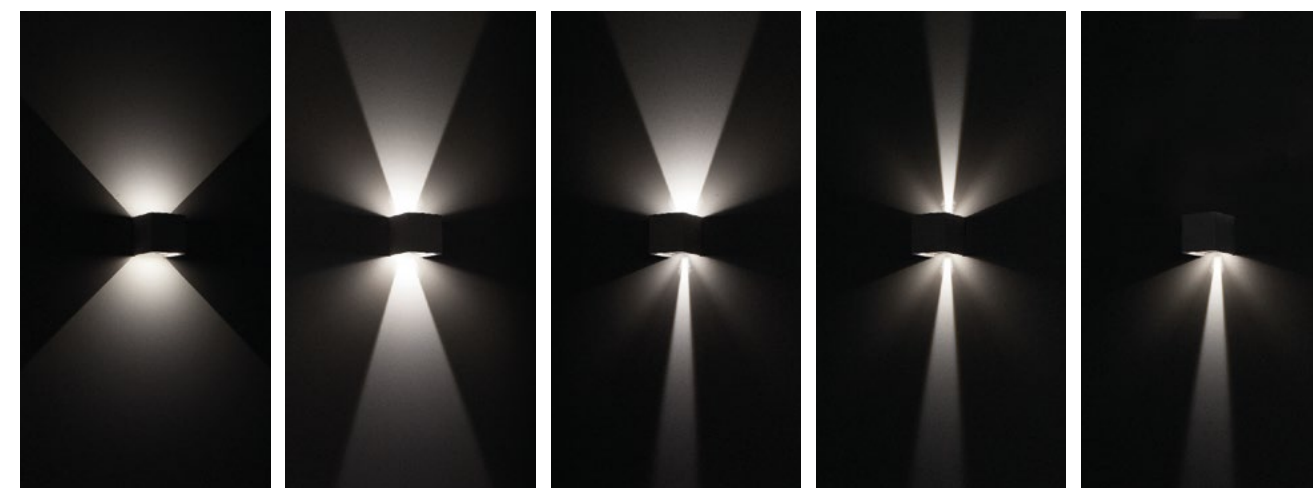

(*) Da completare con il codice della finitura colore / Complete with code of finish