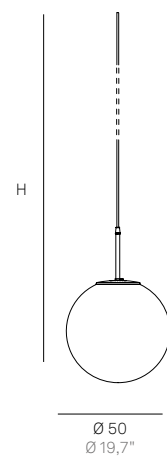

Rosone incluso
 Canopy included

Sospensione / Suspension

LL4112* E27
 220-240V | 50-60Hz | 2x52W | **IP20**

Finiture disponibili / Available finishes

// Cromo / Chrome
B Bianco / White
N Nero / Black

Rosone incluso
 Canopy included