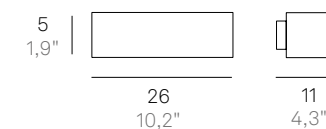

Lampade da parete con struttura in pressofusione di alluminio verniciato bianco opaco e diffusore in policarbonato satinato. Il prodotto è adatto esclusivamente all'uso interno.

Wall lamps with a matt white painted die-cast aluminium frame and a satin-finish polycarbonate diffuser. The product is suitable for indoor use only.

Cip

B3
Bianco
/ White

Parete / Wall

LD0061* **LED TRIAC**

220-240V | 3000K | CRI>90 | 50-60Hz |
12,5W | 1290lm | beam angle 100° | **IP20**

Finiture disponibili / Available finishes

B3 Bianco / White