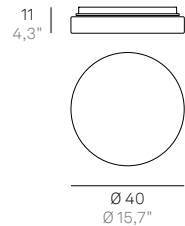

LL8731* **E27**

220-240V | 50-60Hz | 2x42W | **IP44**

Finiture disponibili / Available finishes
NE Trasparente / Clear

LD8731* **LED**

220-240V | 3000K | CRI>90 | 50-60Hz | 18,5W | 2100lm | beam angle 122° | **IP44**

Finiture disponibili / Available finishes
N3 Trasparente / Clear

LD8742* **LED EMERGENCY (**)**

220-240V | 3000K | CRI>90 | 50-60Hz | 5-18,5W | 2200lm | beam angle 122° | **IP44**

Finiture disponibili / Available finishes
N3 Trasparente / Clear

LD873113* **LED TRIAC**

LD873123* **LED DALI**

LD873133* **LED WI-FI**

220-240V | 3000K | CRI>90 | 50-60Hz | 18,5W | 2100lm | beam angle 122° | **IP44**

Finiture disponibili / Available finishes
N3 Trasparente / Clear