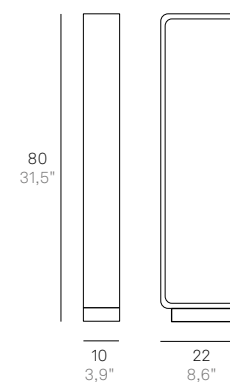

Stola

Paletto / Bollard

LD0172* **LED**

220-240V | 3000K | CRI>80 | 11W | 1077lm | beam angle 52° | **IP65**

Finiture disponibili / Available finishes

G3 Grigio scuro / Dark grey
R3 Corten / Corten

INCLUSO / INCLUDED

1. Metodo di fissaggio corretto: Lampada fissata su un plinto in cemento con viti di fissaggio idonee.

1. Correct fixing procedure: Lamp fixed to a cement plinth with suitable anchor bolts or screws.

Modalità di installazioni differenti da quelle illustrate sono da ritenersi non idonee. Installation procedures other than those illustrated are considered unsuitable.

(*) Da completare con il codice della finitura colore / Complete with code of finish