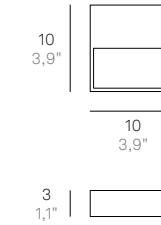

Parete / Wall

LD0230* LED

220-240V | 3000K | CRI>80 | 50-60Hz | 4,5W | 392lm | beam angle 50° | **IP54**

Finiture disponibili / Available finishes
B3 Bianco / White
G3 Grigio scuro / Dark grey

LD0231* LED

220-240V | 3000K | CRI>80 | 50-60Hz | 4,5W | 392lm | beam angle 50° | **IP54**

Finiture disponibili / Available finishes
B3 Bianco / White
G3 Grigio scuro / Dark grey

LD0232* LED

220-240V | 3000K | CRI>80 | 50-60Hz | 8,5W | 729lm | beam angle 70° | **IP54**

Finiture disponibili / Available finishes
B3 Bianco / White
G3 Grigio scuro / Dark grey

(*) Da completare con il codice della finitura colore / Complete with code of finish