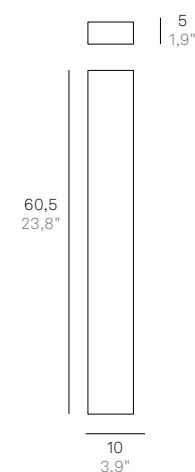

Paletto / Bollard

Mono emissione
Front or back light

LD0154* LED

100-240V | 3000K | CRI>80 | 50-60Hz | 8W | 986lm | beam angle 98° | **IP54**

Finiture disponibili / Available finishes

G3 Grigio scuro / Dark grey

Bi emissione
Front and back light