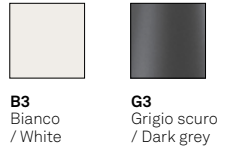

Wall lamps with a matt white or dark grey painted die-cast aluminium frame and a satin finish polycarbonate diffuser. The high IP rating (IP54) makes the lamps ideal for indoor and outdoor use.

Bottom

Bottom wall amp
→ **LD0232G3**