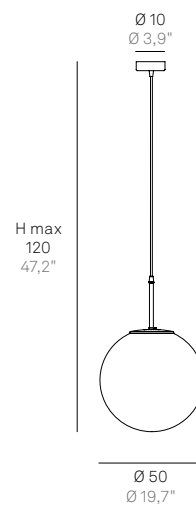

LL4111* E27
220-240V | 50-60Hz | 1x105W | **IP20**

Finiture disponibili / Available finishes

// Cromo / Chrome
B Bianco / White
N Nero / Black

Rosone incluso
Canopy included

(*) Da completare con il codice della finitura colore / Complete with code of finish

(*) Da completare con il codice della finitura colore / Complete with code of finish